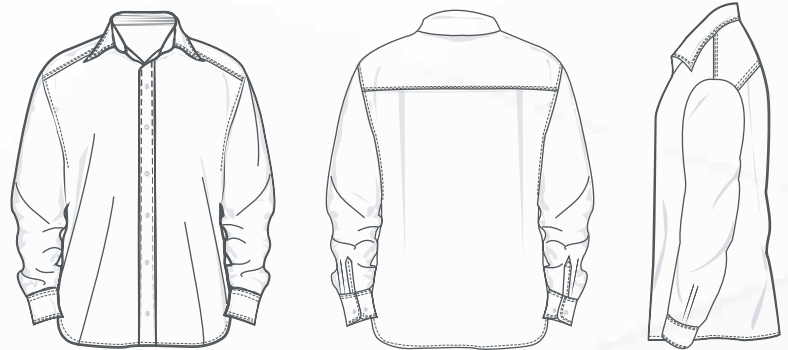

SUPER POP-MLS-NP

BIGBANG® SUPER POP MEN'S LONG SLEEVE NO POCKET TWILL SHIRT

FEATURES:

- Classic fit
- Open Collar
- Reinforced buttons
- Double stitching
- Two buttons adjustable barrel cuffs
- Rear side pleats

FABRIC:

- Twill
- 5.60 oz/yd² (189.87g/m²)
- 60% cotton 40% polyester
- Wrinkle-resistant performance

CARE INSTRUCTIONS:

- Machine wash cold with like colors
- Tumble dry low. Remove promptly and hang
- Warm iron if needed
- Non-chlorine bleach if needed

PRODUCT DETAILS

Black

SIZE CHART

	XS	S	M	L	XL	2XL	3XL	4XL
Chest	35-36	37-38	39-41	42-43	44-46	47-49	50-53	54-57

PRODUCT SPECIFICATION

	XS	S	M	L	XL	2XL	3XL	4XL
Body width	21	22	23.5	24.5	26	27.5	29.5	31.5
Full Body Length	30.5	31	31.5	32.5	33.5	34.5	35	35.25
Neck Circumference	16.25	16.75	17.25	17.75	18.25	19.5	20	21
Sleeve Length	33.5	33.75	34.5	35.5	36.75	37	37.75	38.25